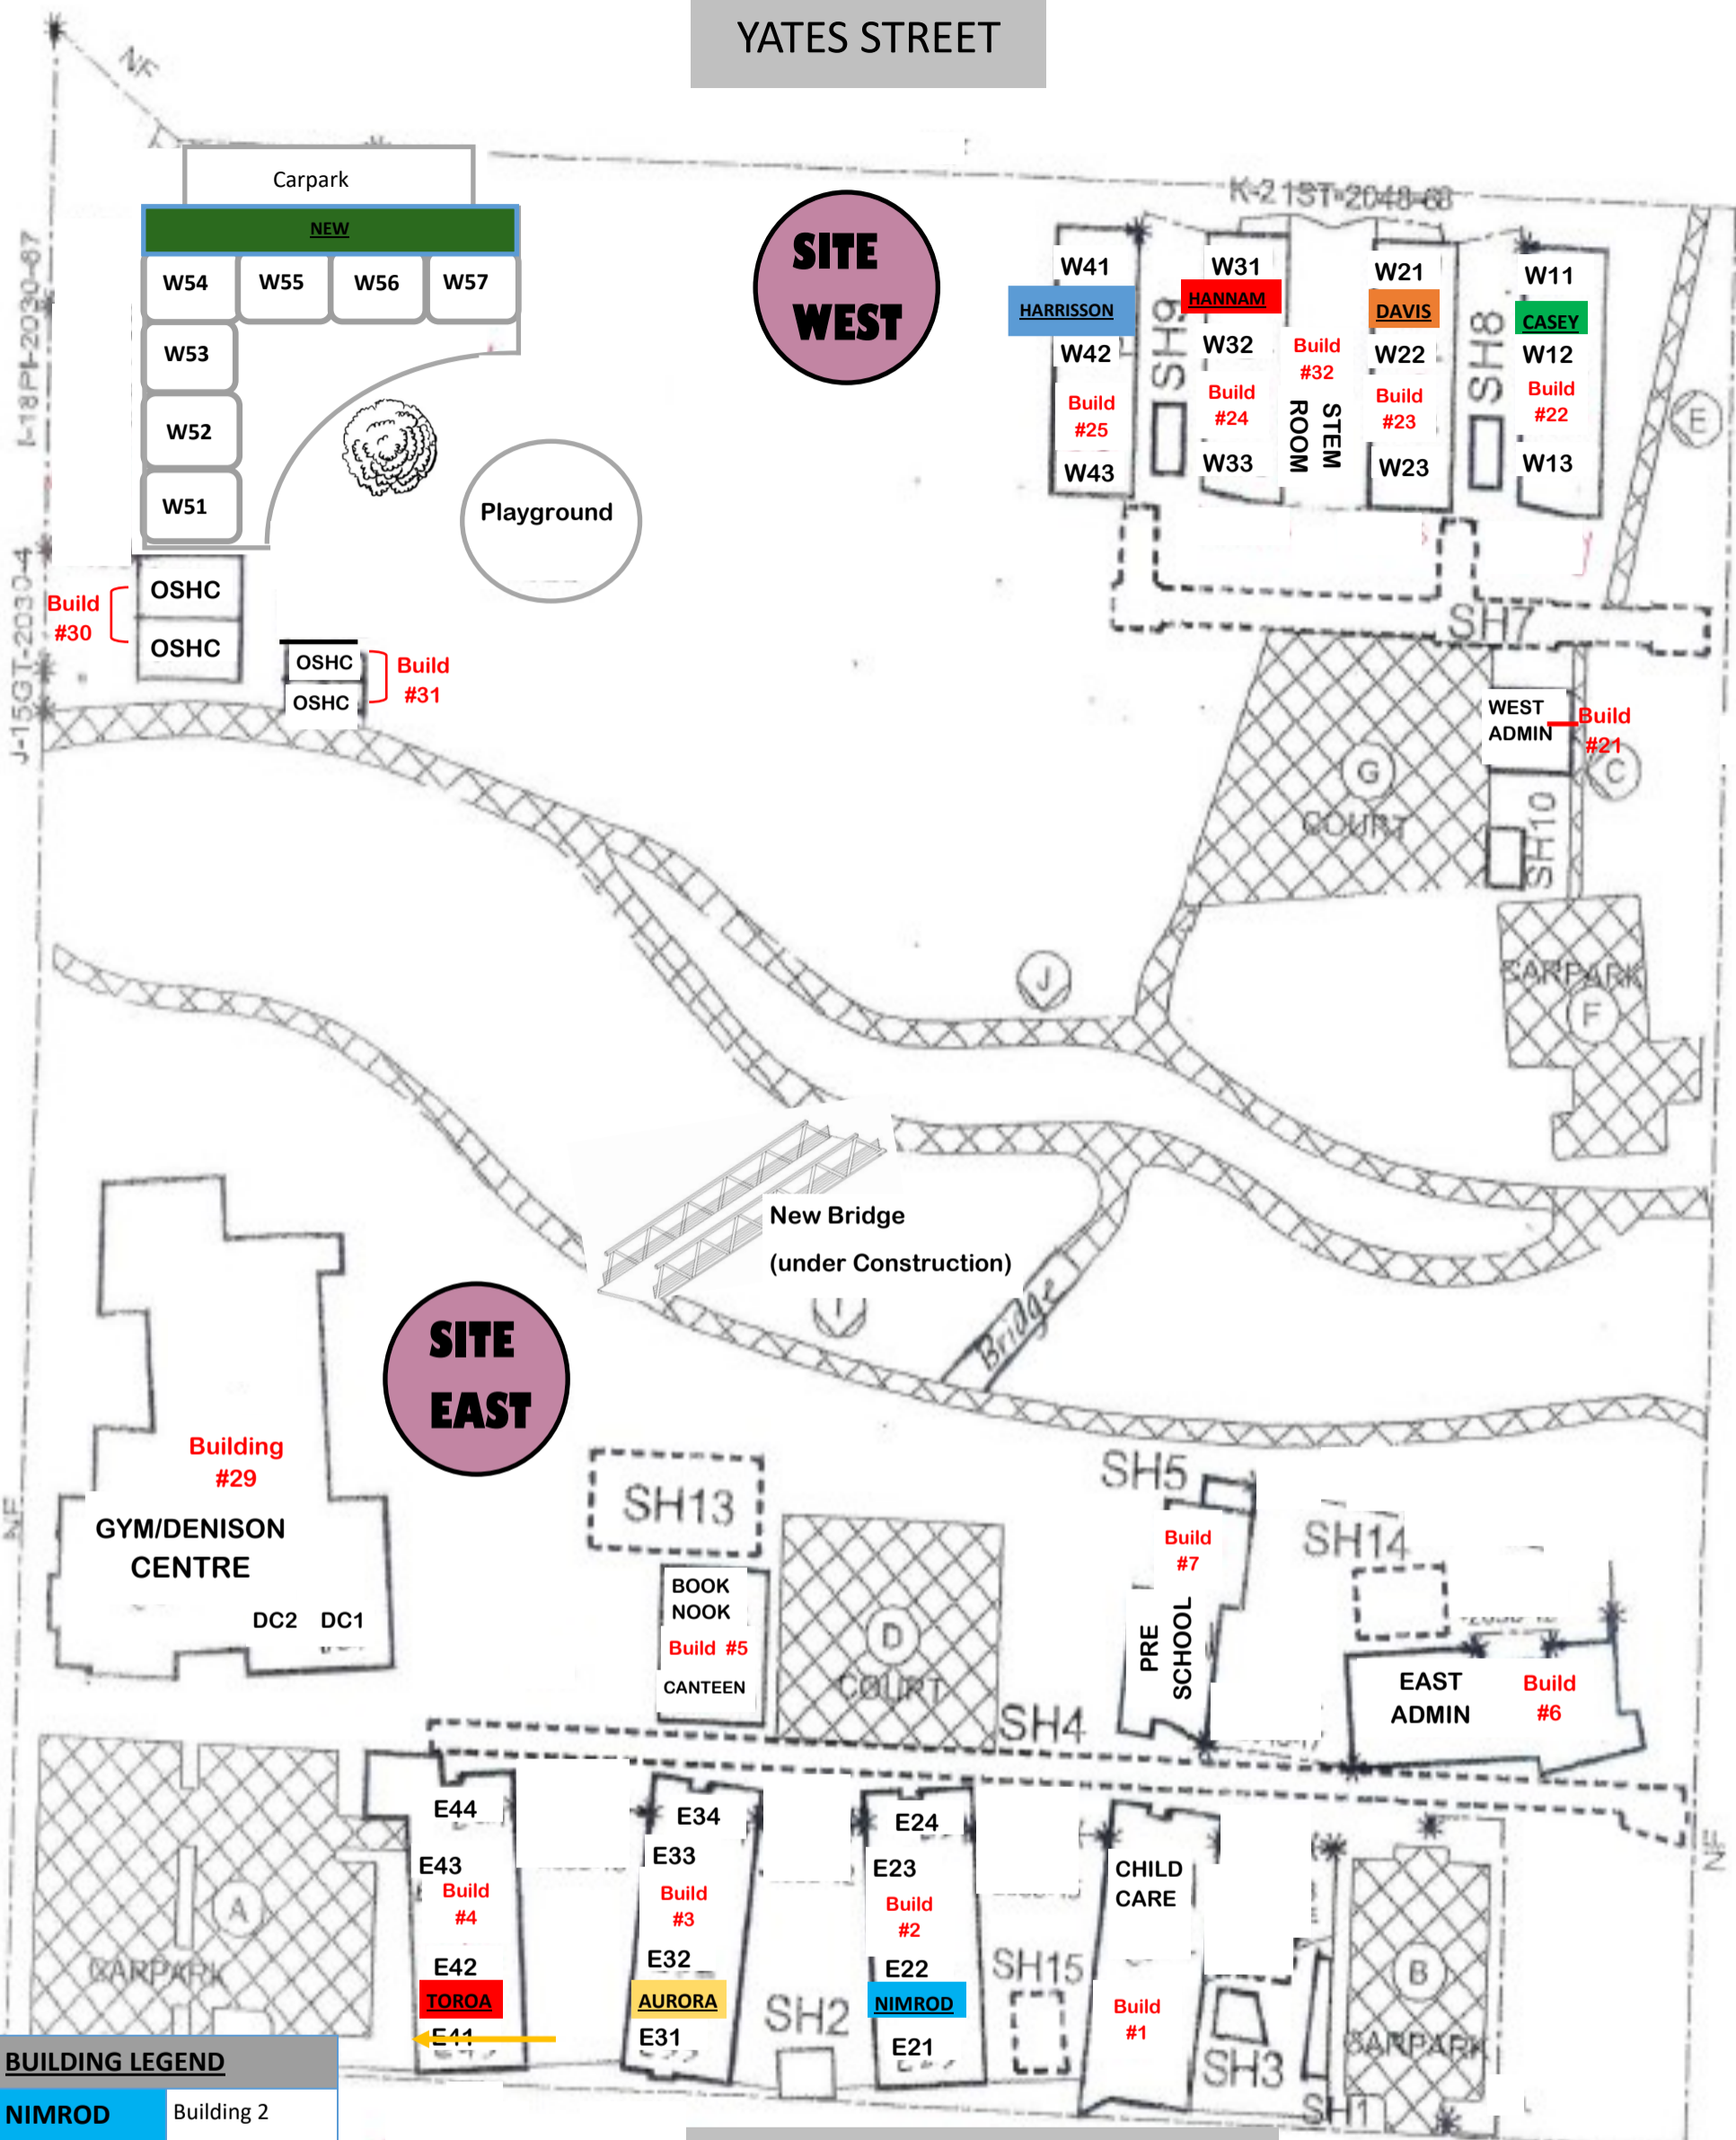

YATES STREET

SITE WEST

THE STRAND

SITE EAST

BUILDING LEGEND	
NIMROD	Building 2
AURORA	Building 3
TOROA	Building 4
CASEY	Building 22
DAVIS	Building 23
MERTZ	Building 17
HURLEY	Building 19/20
WILKINS	Building 26
HANNAM	Building 24
HARRISON	Building 25

GARDEN TERRACE

MAWSON LAKES SCHOOL